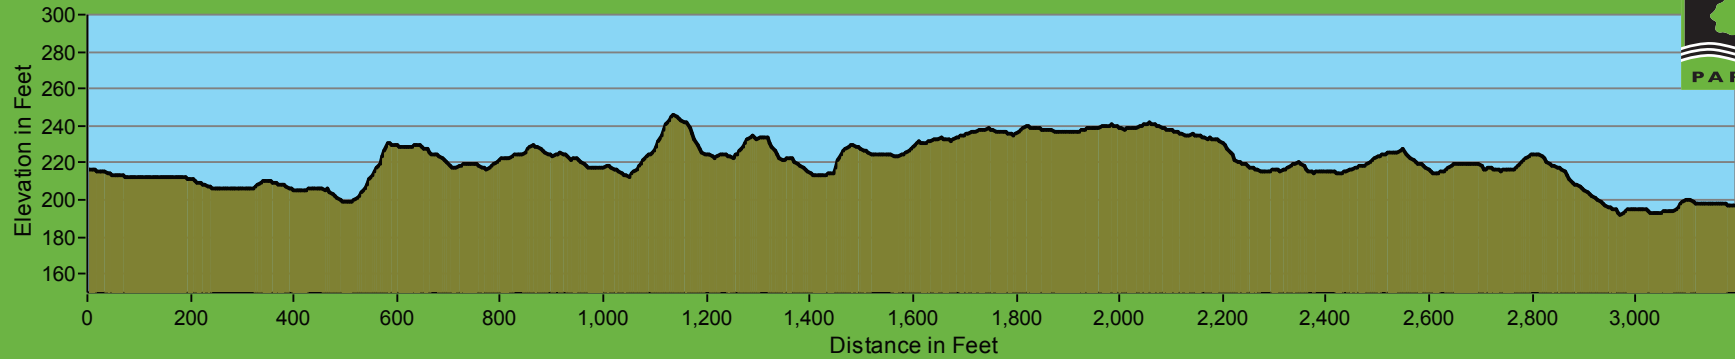

Memorial Park - Homestead Trail

54 Foot Elevation Change / Profile Begins at service road near Azalea Flat Campground and ends at the service road near Homestead Flat Youth Campground