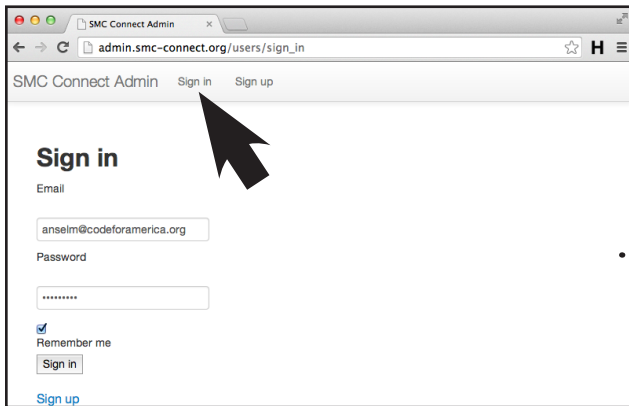

www.smc-connect.org

Community Guide

Need to update information on smc-connect.org?

Visit <http://admin.smc-connect.org>
& either **Sign in** or **Sign up** to make edits.

1. Sign in

2. Click Your Locations

3. Click Location name to edit

NOTE: ONLY LOCATIONS ASSOCIATED WITH YOUR EMAIL ADDRESS DOMAIN NAME WILL SHOW UP.

4. Make edits & click **Save changes...**

A partnership project of...

COUNTY OF SAN MATEO
HUMAN SERVICES AGENCY