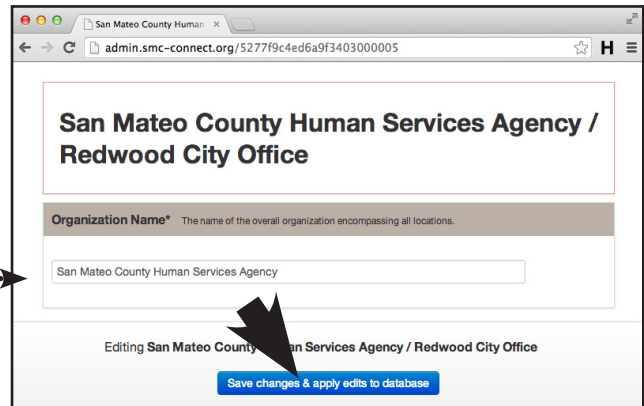

www.smc-connect.org

Community Guide

Need to update information on smc-connect.org?

Visit <http://admin.smc-connect.org>
& either **Sign in** or **Sign up** to make edits.

1. Sign in

2. Click Your Locations

3. Click Location name to edit

NOTE: ONLY LOCATIONS ASSOCIATED WITH YOUR EMAIL ADDRESS DOMAIN NAME WILL SHOW UP.

4. Make edits & click **Save changes...**

A partnership project of...

COUNTY OF SAN MATEO
HUMAN SERVICES AGENCY