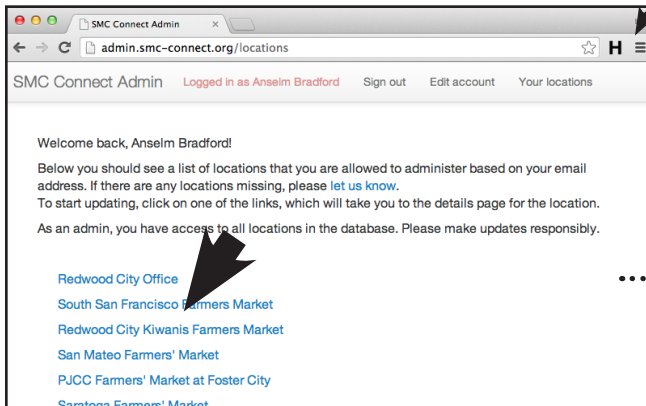

www.smc-connect.org

Community Guide

Need to update information on smc-connect.org?

Visit <http://admin.smc-connect.org>
& either **Sign in** or **Sign up** to make edits.

1. Sign in

2. Click Your Locations

3. Click Location name to edit

NOTE: ONLY LOCATIONS ASSOCIATED WITH YOUR EMAIL ADDRESS DOMAIN NAME WILL SHOW UP.

4. Make edits & click **Save changes...**

A partnership project of...

COUNTY OF SAN MATEO
HUMAN SERVICES AGENCY