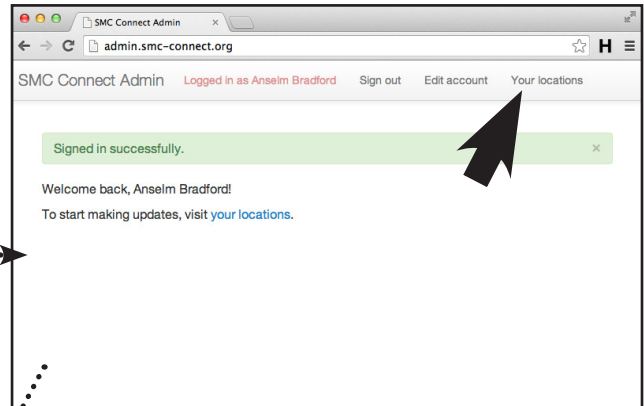

www.smc-connect.org

Community Guide

Need to update information on smc-connect.org?

Visit <http://admin.smc-connect.org>
& either **Sign in** or **Sign up** to make edits.

1. Sign in

2. Click Your Locations

3. Click Location name to edit

NOTE: ONLY LOCATIONS ASSOCIATED WITH YOUR EMAIL ADDRESS DOMAIN NAME WILL SHOW UP.

4. Make edits & click **Save changes...**

A partnership project of...

COUNTY OF SAN MATEO
HUMAN SERVICES AGENCY